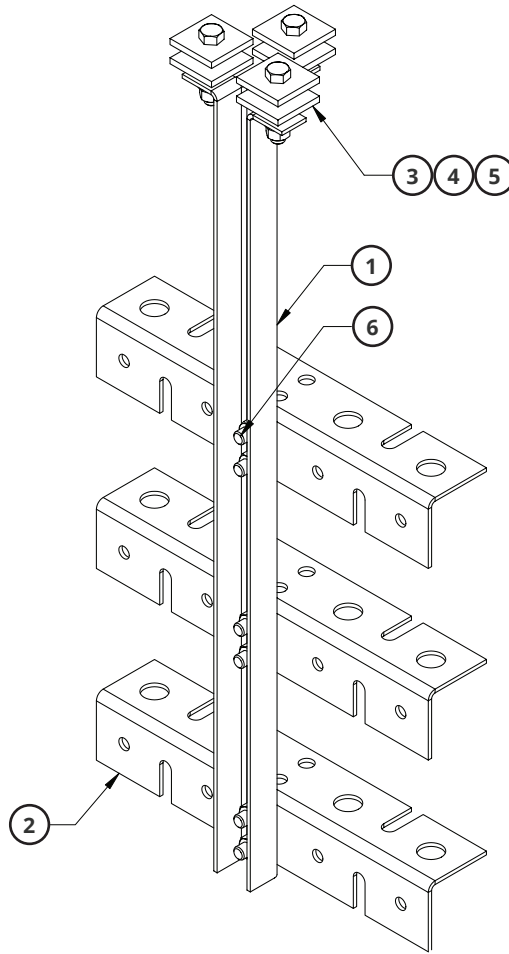

## Trapeze Kit

### Product Description

Item	Part Number	Description	Qty.	Weight (Lbs.)
1	WBT243.01	Vertical Trapeze Section	1	2.55
2	WBT123.02	12" Horizontal Trapeze Section	3	1.46
3	MT-387	Square Washer, 1-1/2" x 1-1/2" with 7/16" Hole	6	0.11
4	GB-03205	3/8" x 2" Galvanized Bolt Kit	3	0.13
5	GWF-03	3/8" Galvanized Flat Washer	3	0.02
6	GB-03105	3/8" x 1" Galvanized Bolt Kit	6	0.13