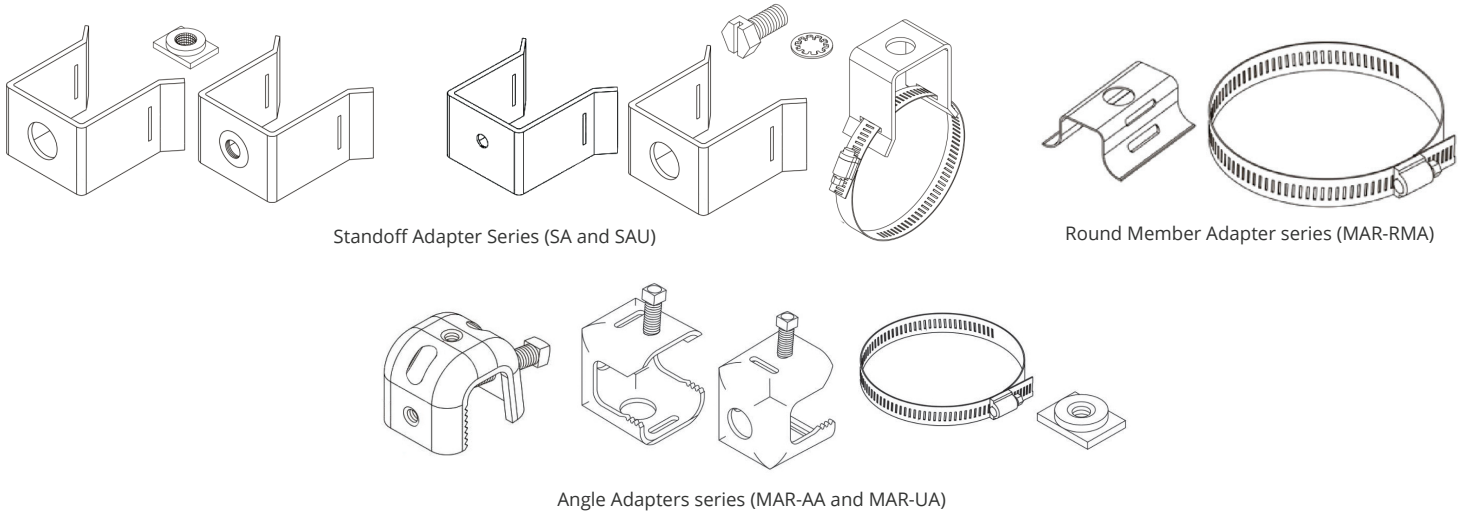

## Cable Adapters

Marathon cable adapters are part of our telecommunications site hardware offering. They support various types of outdoor cable and transmission line deployments and are available in the sizes and configurations your site needs.

Part Number	Product Description	Type	Pack
MAR-AAUX	Universal Angle Adapter, Stainless Steel	Kit, Universal	10
MAR-SA38SX	Stand-off Adapter Kit, 3/8" Hole	Kit, Universal	10
MAR-SAUX	Universal Standoff Adapter, Stainless Steel	Component	10
MAR-AASLX	Angle Adapter with 3/8" Tapped Holes, Stainless Steel	Component	10
MAR-RMA200X	Round Member Adapter, 2" to 3" Diameter	Component	10
MAR-RMA300X	Round Member Adapter, 3" to 4" Diameter	Component	10
MAR-RMA400X	Round Member Adapter, 4" to 5" Diameter	Component	10
MAR-SA-38X + RMA200X	Universal 3-Way Adapter with 1" - 3" OD Round Member Adapter	Component	-
MAR-SA-38PX	3-Way Hanger Adapter, Polymer	Component	10
MAR-UA3X	Universal Angle Adapter Kit for Snap-in Hangers	Kit, Universal	10
MAR-MT271X	1/2' x 3-3/4'L Wedge Anchor	Component	-