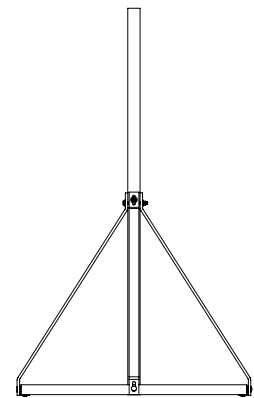

### Roof Top Mounting

Marathon roof top mounting accessories are part of our telecommunications site hardware offering. Our solutions enable the secure mounting of satellite dishes and antennas across a variety of roof top environments, with provisions for cable routing as well.

Rubber Roof Sleeper Pads

Rubber mat

MAR-TAM36X tripods

Non-penetrating tripod antenna mount

PVC Roof Sleeper

Horizontal standoff

Part Number	Product Description	Type
MAR-RMSM19060	Non-Penetrating Roof Mount with 1.9" OD x 60" Mast	—
MAR-MTF1637X	Rubber Mat 1/2" Thick x 18" Width x 48" Length	Mount Accessory
MAR-CTP4X	Rubber Roof Sleeper Pad 1/4" Thick x 4" Width x 10' Length	Mount Accessory
MAR-MTF1598X	PVC Roof Sleeper for 4 Runs of Cable 4" x 4" x 22"	—
MAR-HS400X	48" HD Standoff Bracket	—
MAR-TAM36X	Tripod 36" Base, Fits 2" OD Mast	Light-Duty