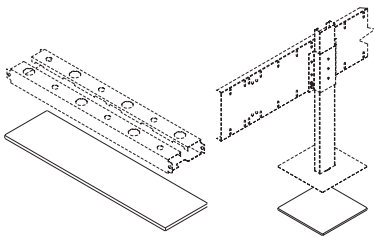

### Roof Top Mounting

Marathon roof top mounting accessories are part of our telecommunications site hardware offering. Our solutions enable the secure mounting of satellite dishes and antennas across a variety of roof top environments, with provisions for cable routing as well.

Rubber Roof Sleeper Pads

Rubber mat

MAR-TAM36X tripods

Non-penetrating tripod antenna mount

PVC Roof Sleeper

Horizontal standoff

Part Number	Product Description	Type
MAR-RMSM19060	Non-Penetrating Roof Mount with 1.9" OD x 60" Mast	—
MAR-MTF1637X	Rubber Mat 1/2" Thick x 18" Width x 48" Length	Mount Accessory
MAR-CTP4X	Rubber Roof Sleeper Pad 1/4" Thick x 4" Width x 10' Length	Mount Accessory
MAR-MTF1598X	PVC Roof Sleeper for 4 Runs of Cable 4" x 4" x 22"	—
MAR-HS400X	48" HD Standoff Bracket	—
MAR-TAM36X	Tripod 36" Base, Fits 2" OD Mast	Light-Duty