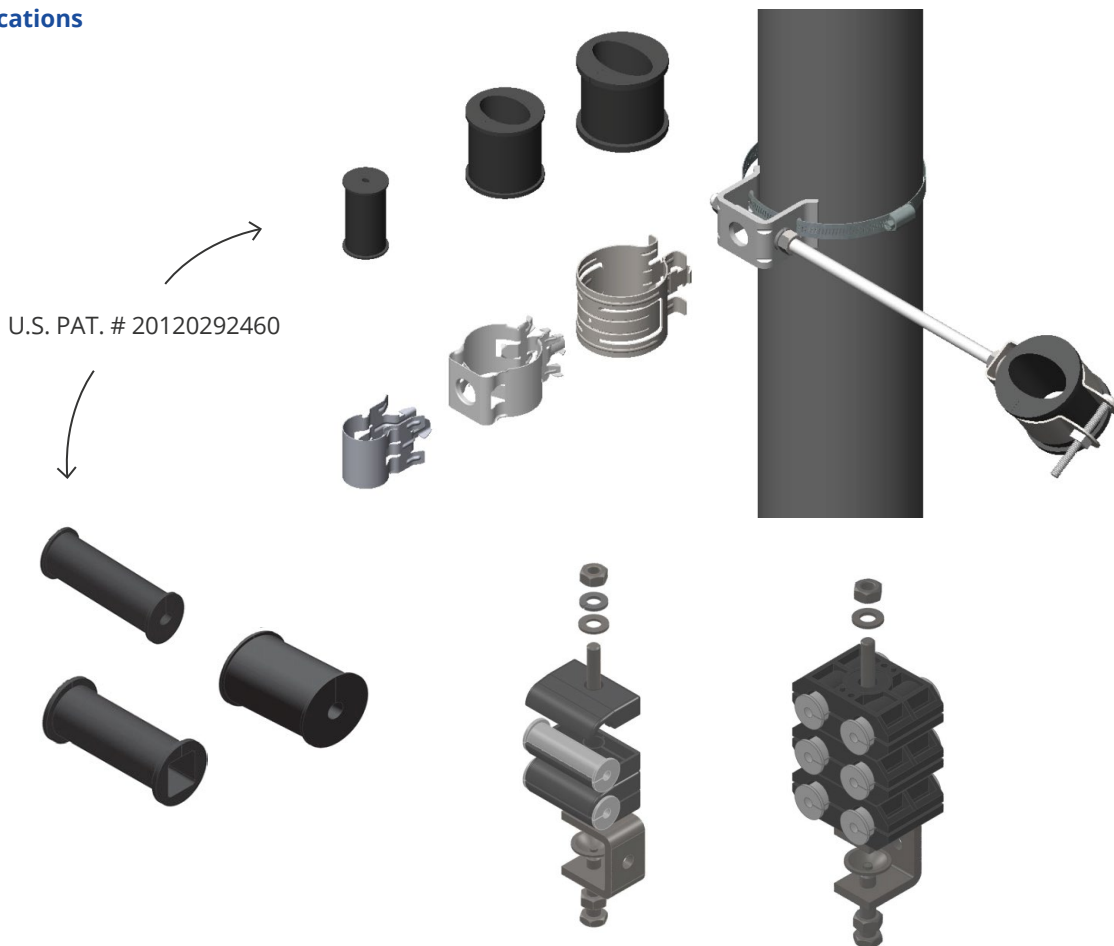

Typical Applications

Marathon products are available from the following distributors:

Wesco
buy.wesco.com
866.746.3519

Anixter
Anixter.com
866.746.3519

230465D009
D231221-VF